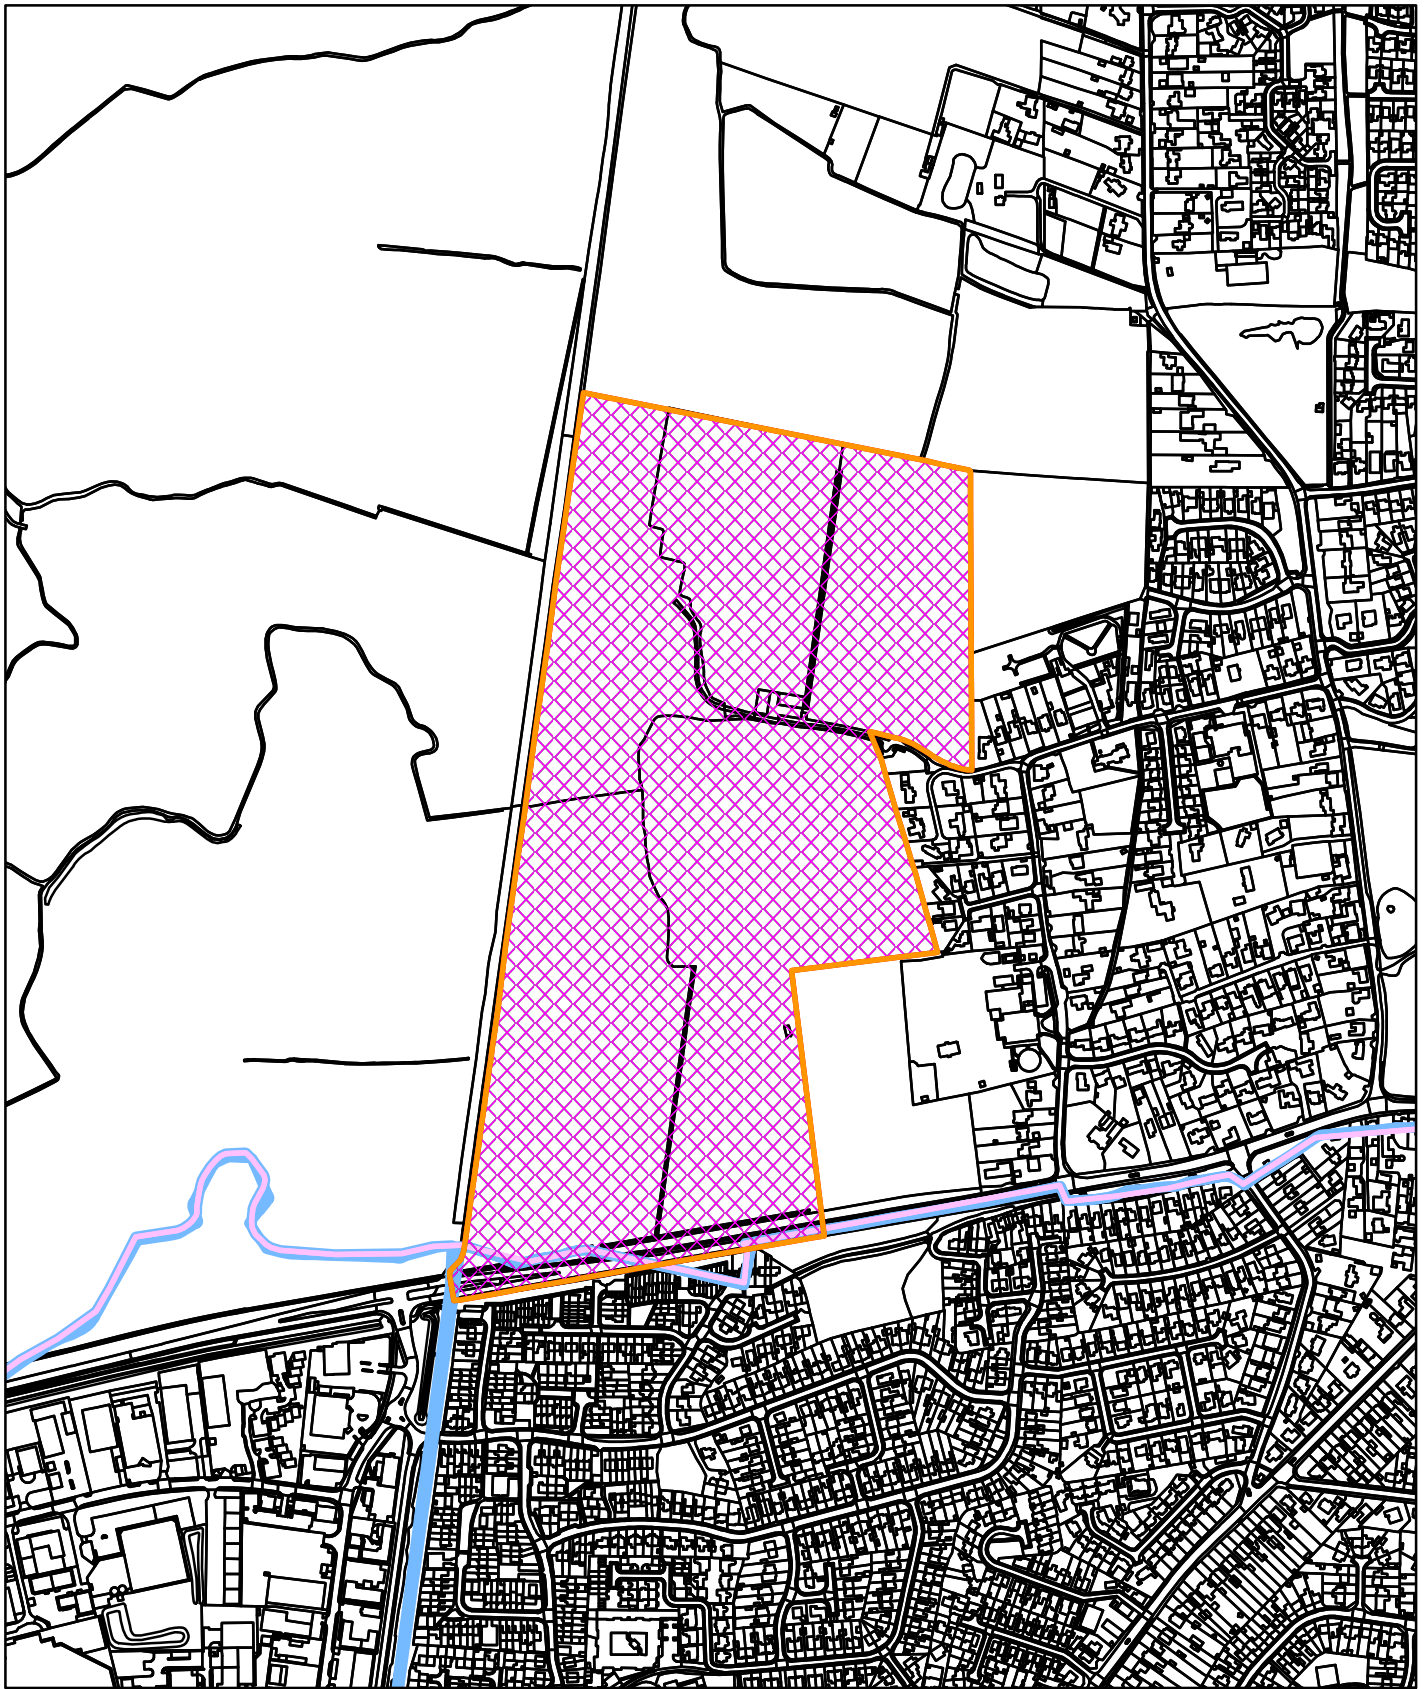

22/01089/F

Land NW of South Wootton School off Edward Benefer Way PE30 3SL

© Crown copyright and database rights 2022  
Ordnance Survey 100024314

21/12/2022